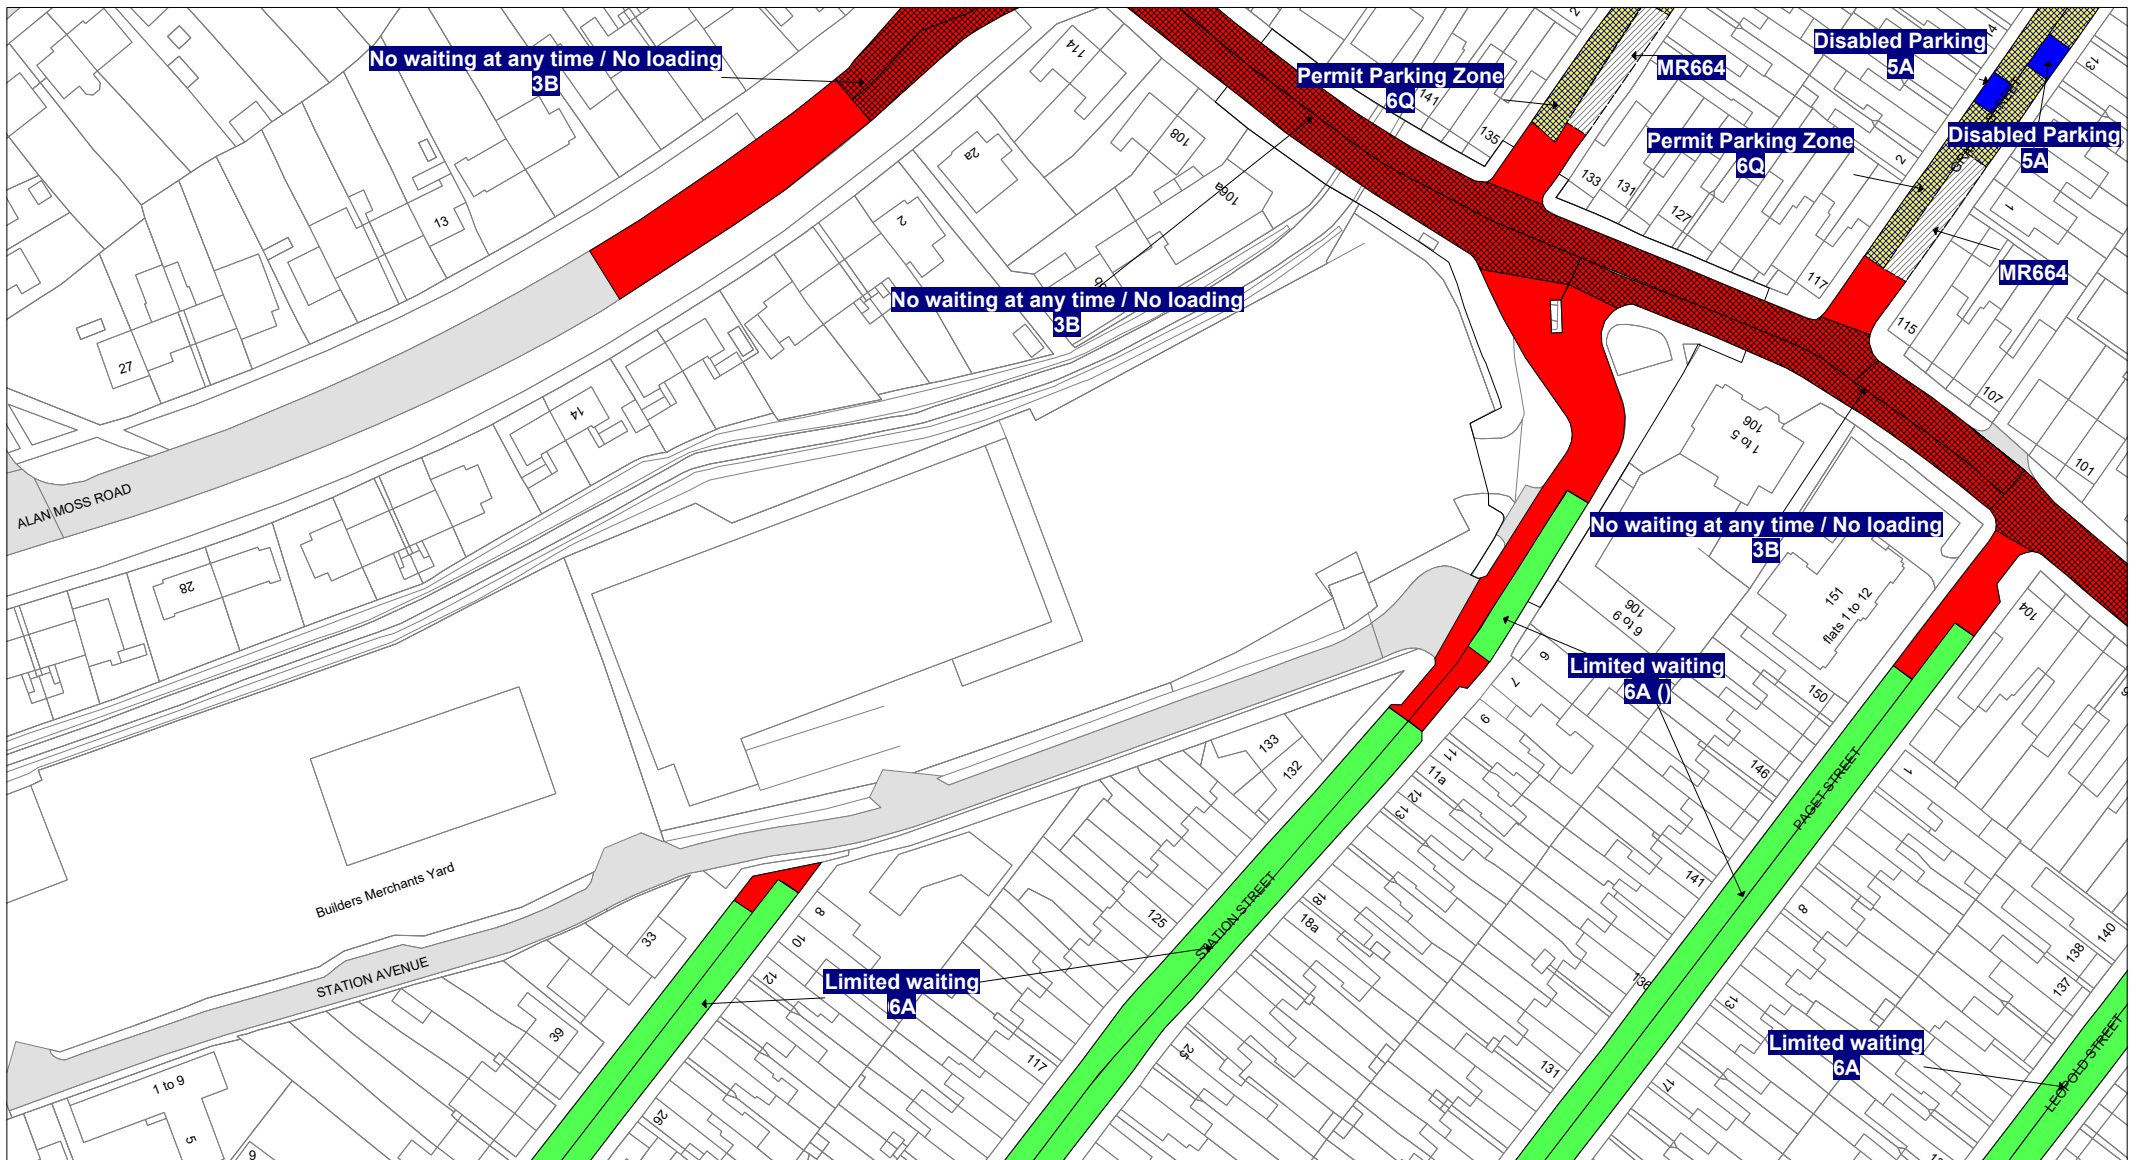

Tile Ref: FN80

© Crown copyright. All rights reserved
Leicestershire County Council
Licence No. 100019271 2024

SCALE	1 : 1250
DATE	14/05/2024
DRAWING No.	
DRAWN BY