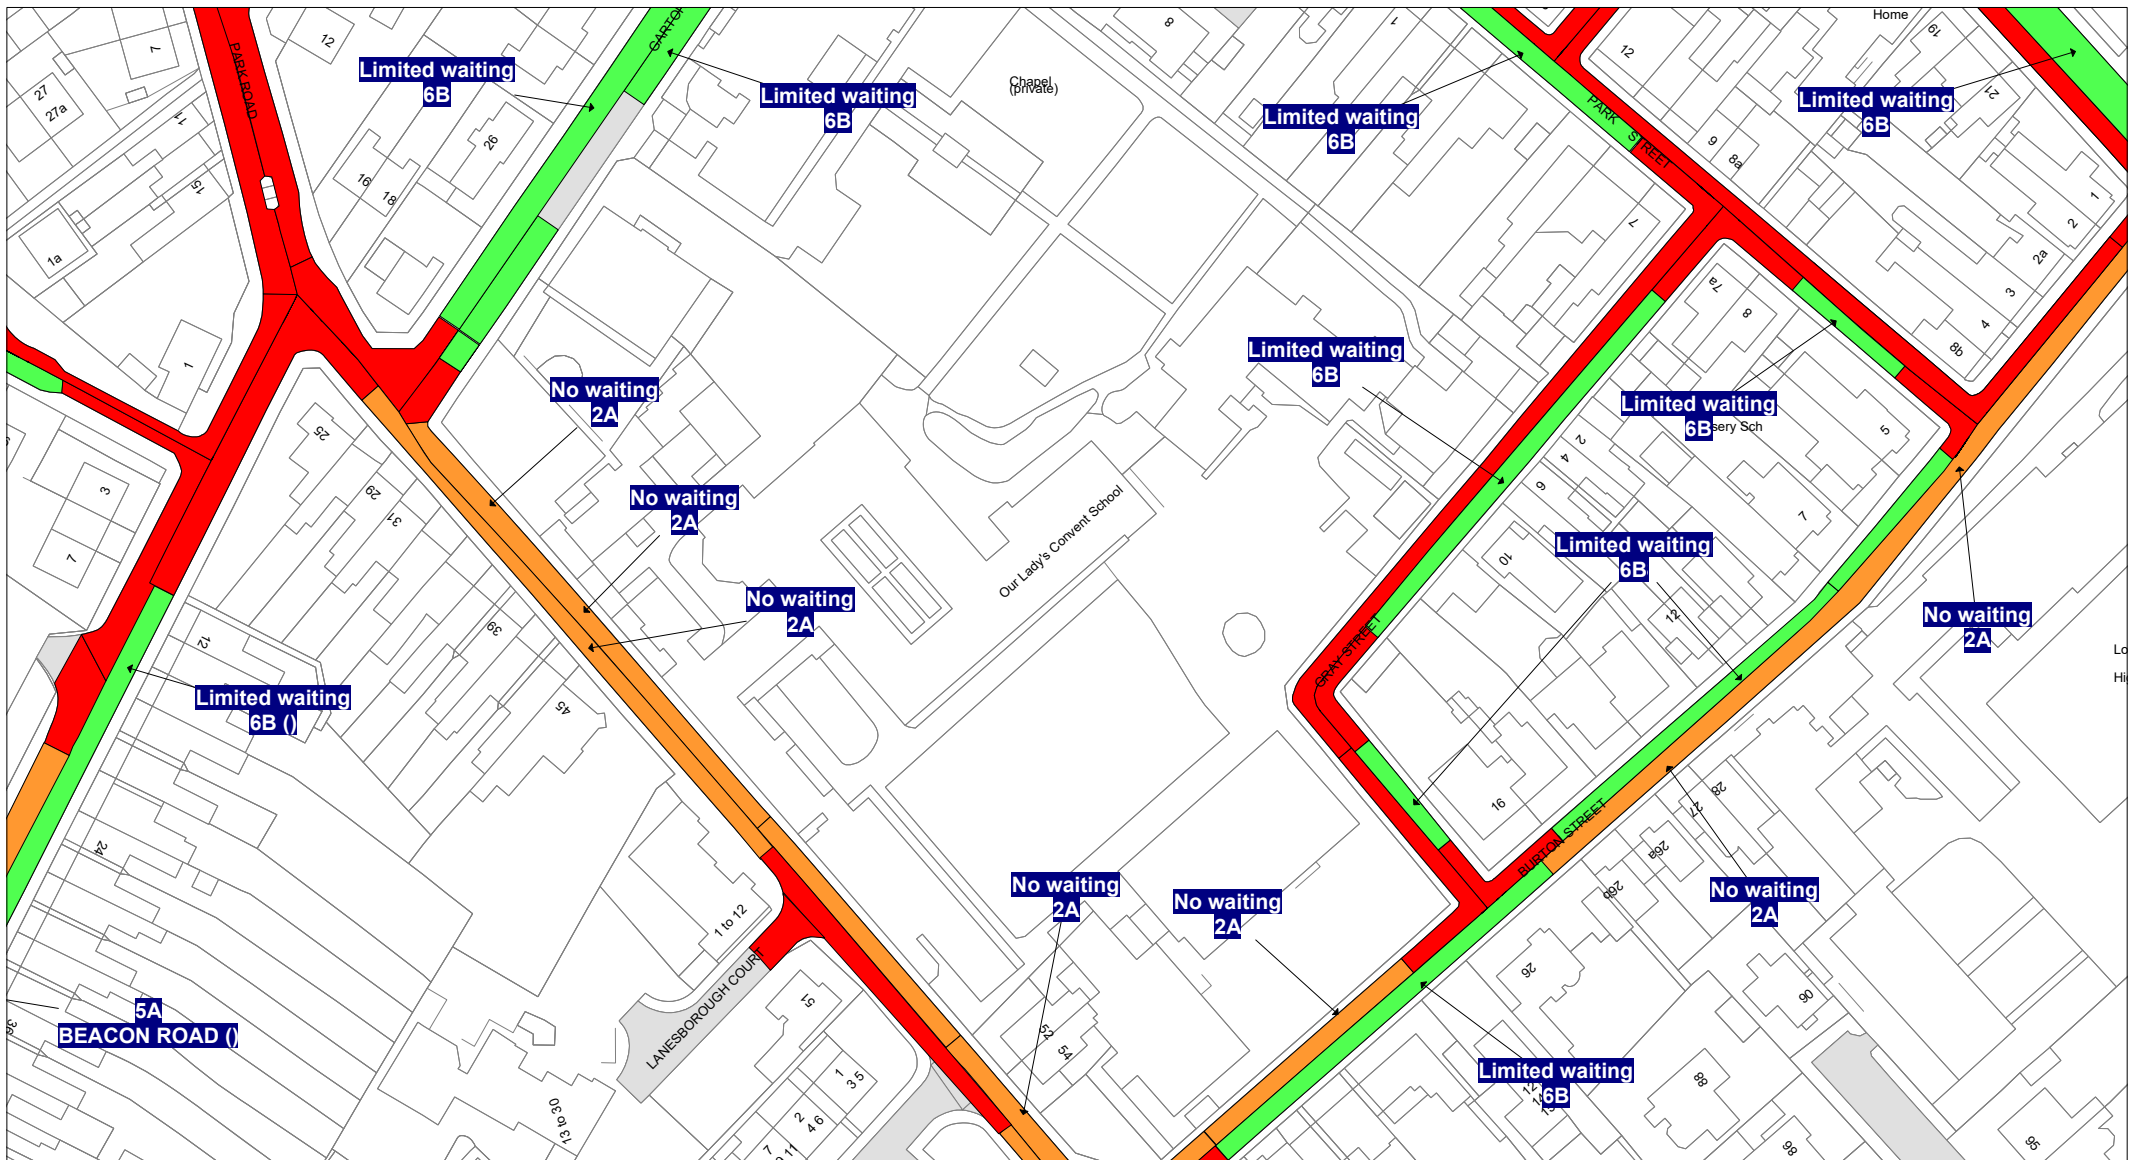

Tile Ref: FT82

© Crown copyright. All rights reserved
Leicestershire County Council
Licence No. 100019271 2024

SCALE	1 : 1250
DATE	14/05/2024
DRAWING No.	
DRAWN BY