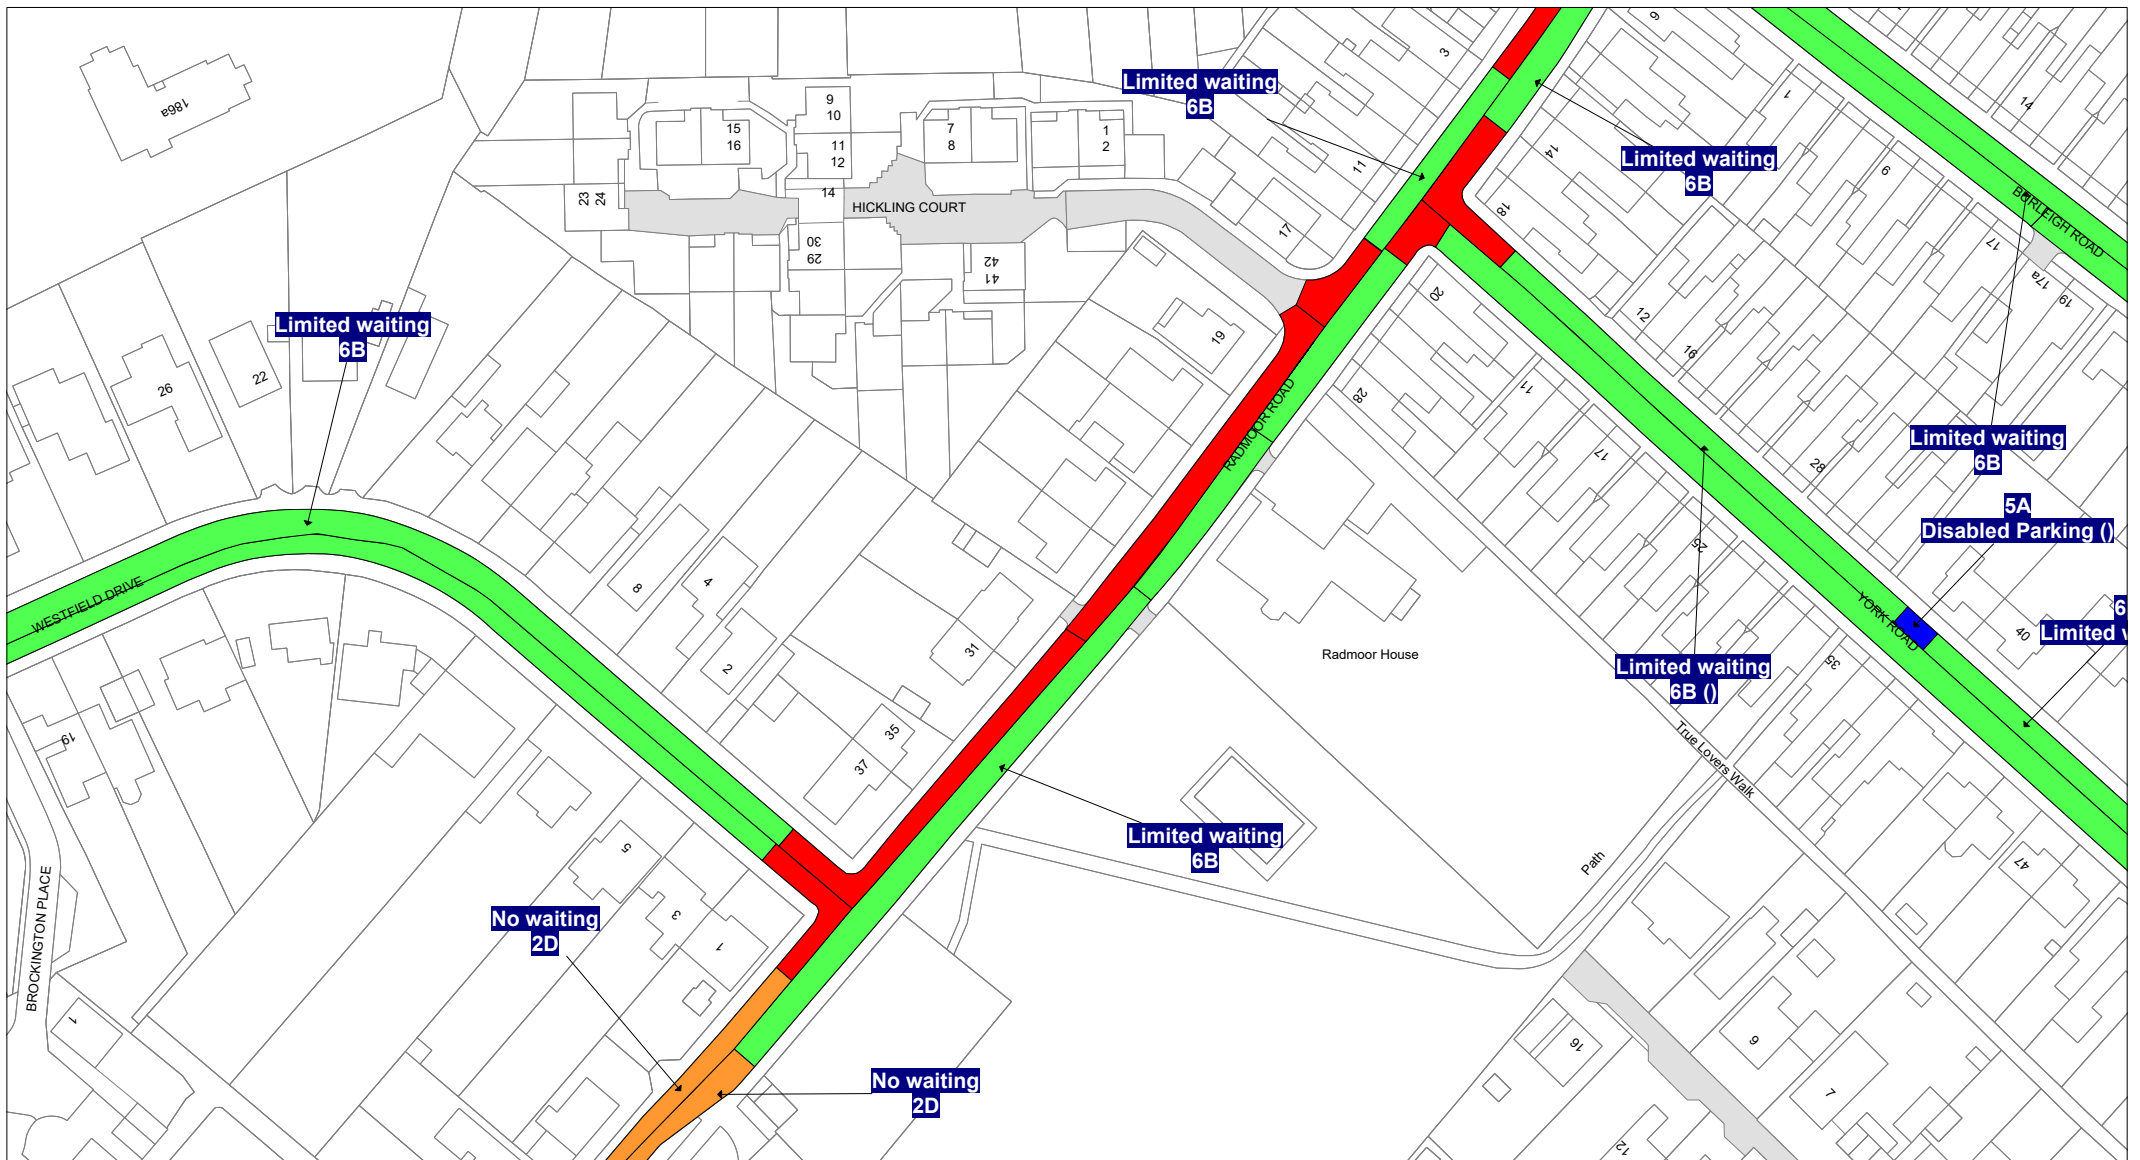

Tile Ref: FQ80

© Crown copyright. All rights reserved
Leicestershire County Council
Licence No. 100019271 2024

SCALE	1 : 1250
DATE	14/05/2024
DRAWING No.	
DRAWN BY