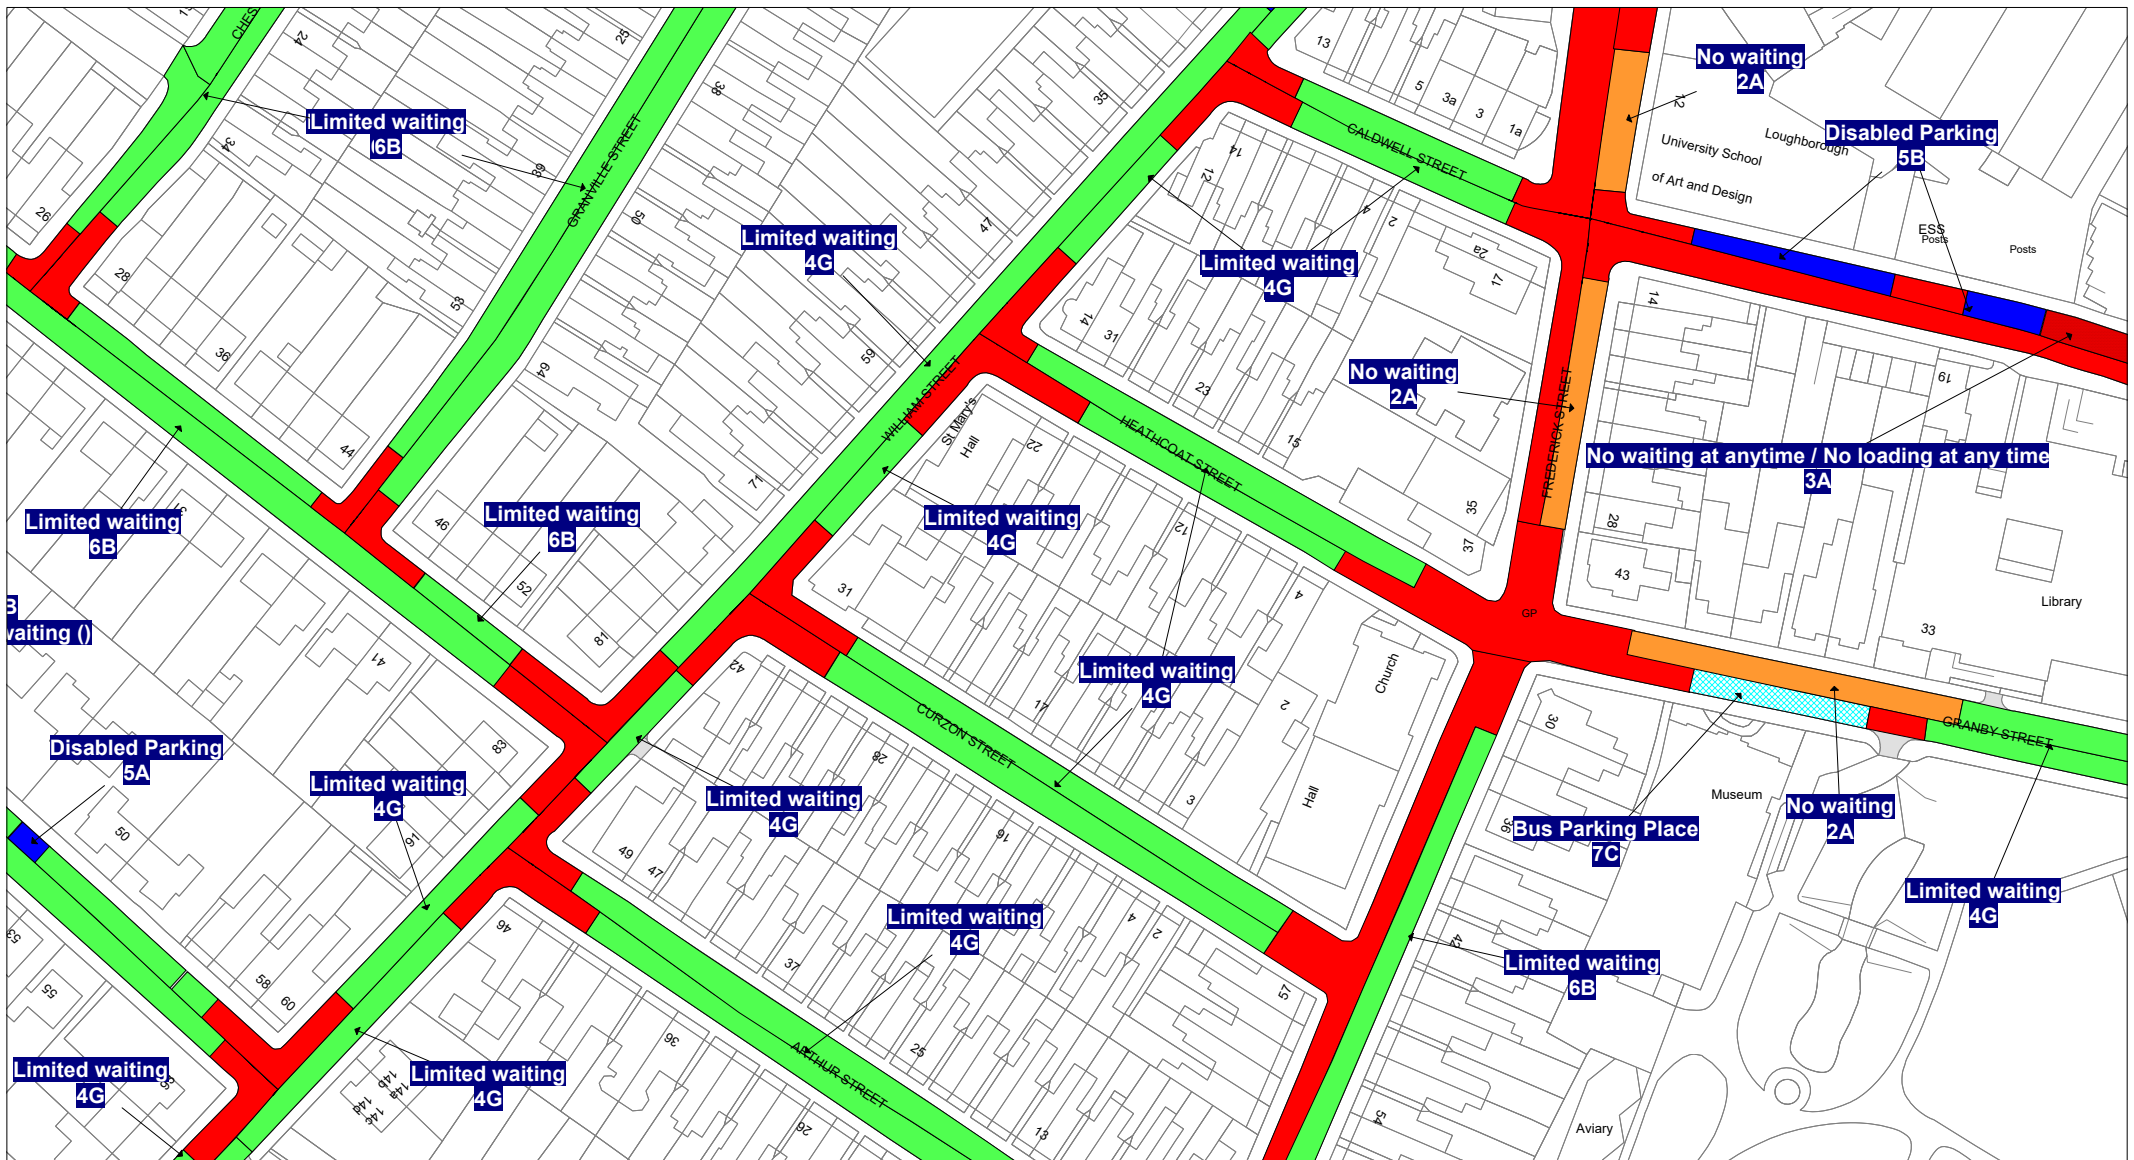

Tile Ref: FQ81

© Crown copyright. All rights reserved
Leicestershire County Council
Licence No. 100019271 2024

SCALE	1 : 1250
DATE	14/05/2024
DRAWING No.	
DRAWN BY