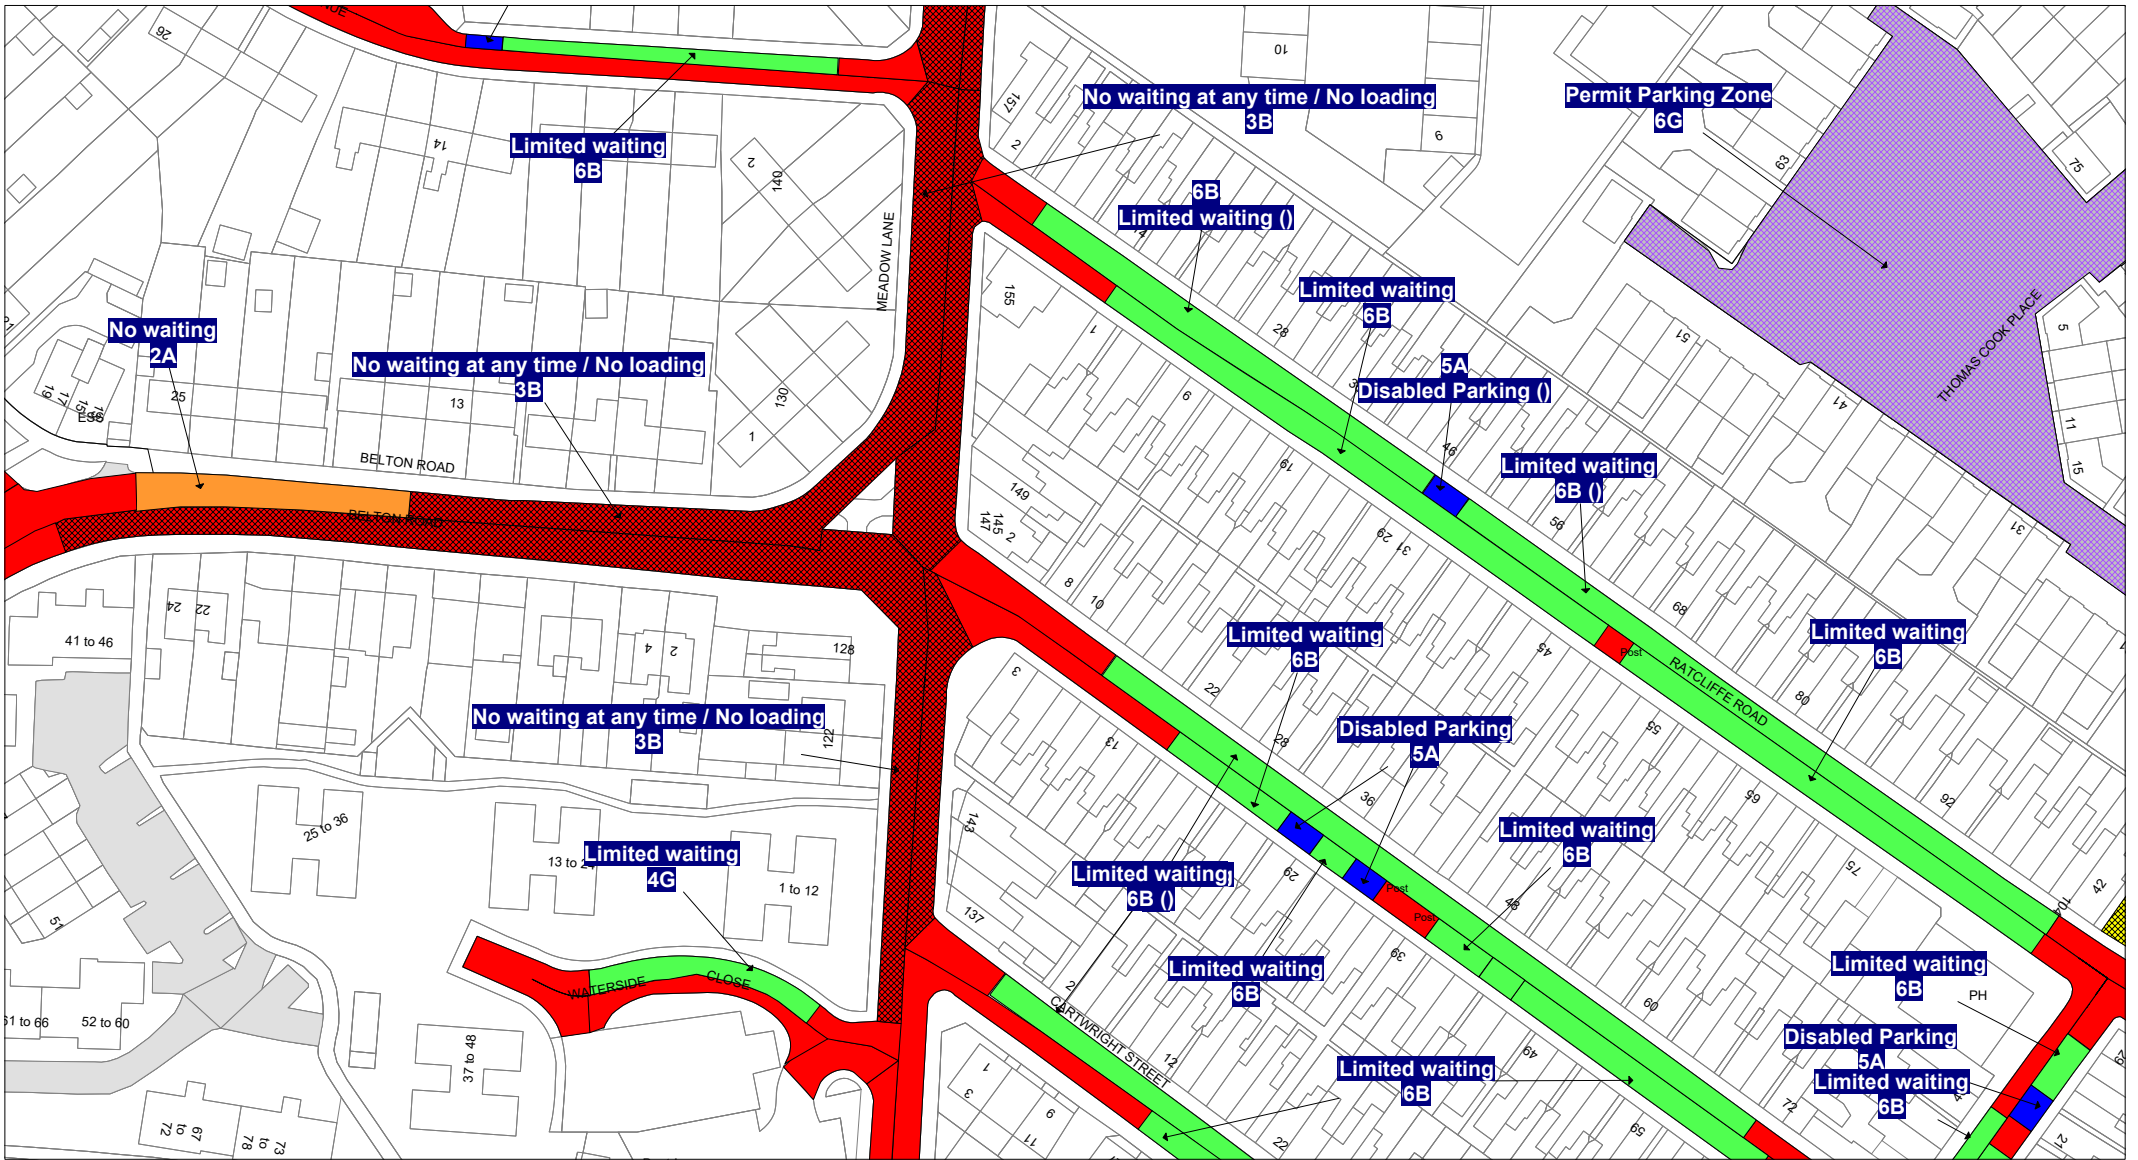

Tile Ref: FL83

© Crown copyright. All rights reserved
Leicestershire County Council
Licence No. 100019271 2024

SCALE	1 : 1250
DATE	14/05/2024
DRAWING No.	
DRAWN BY