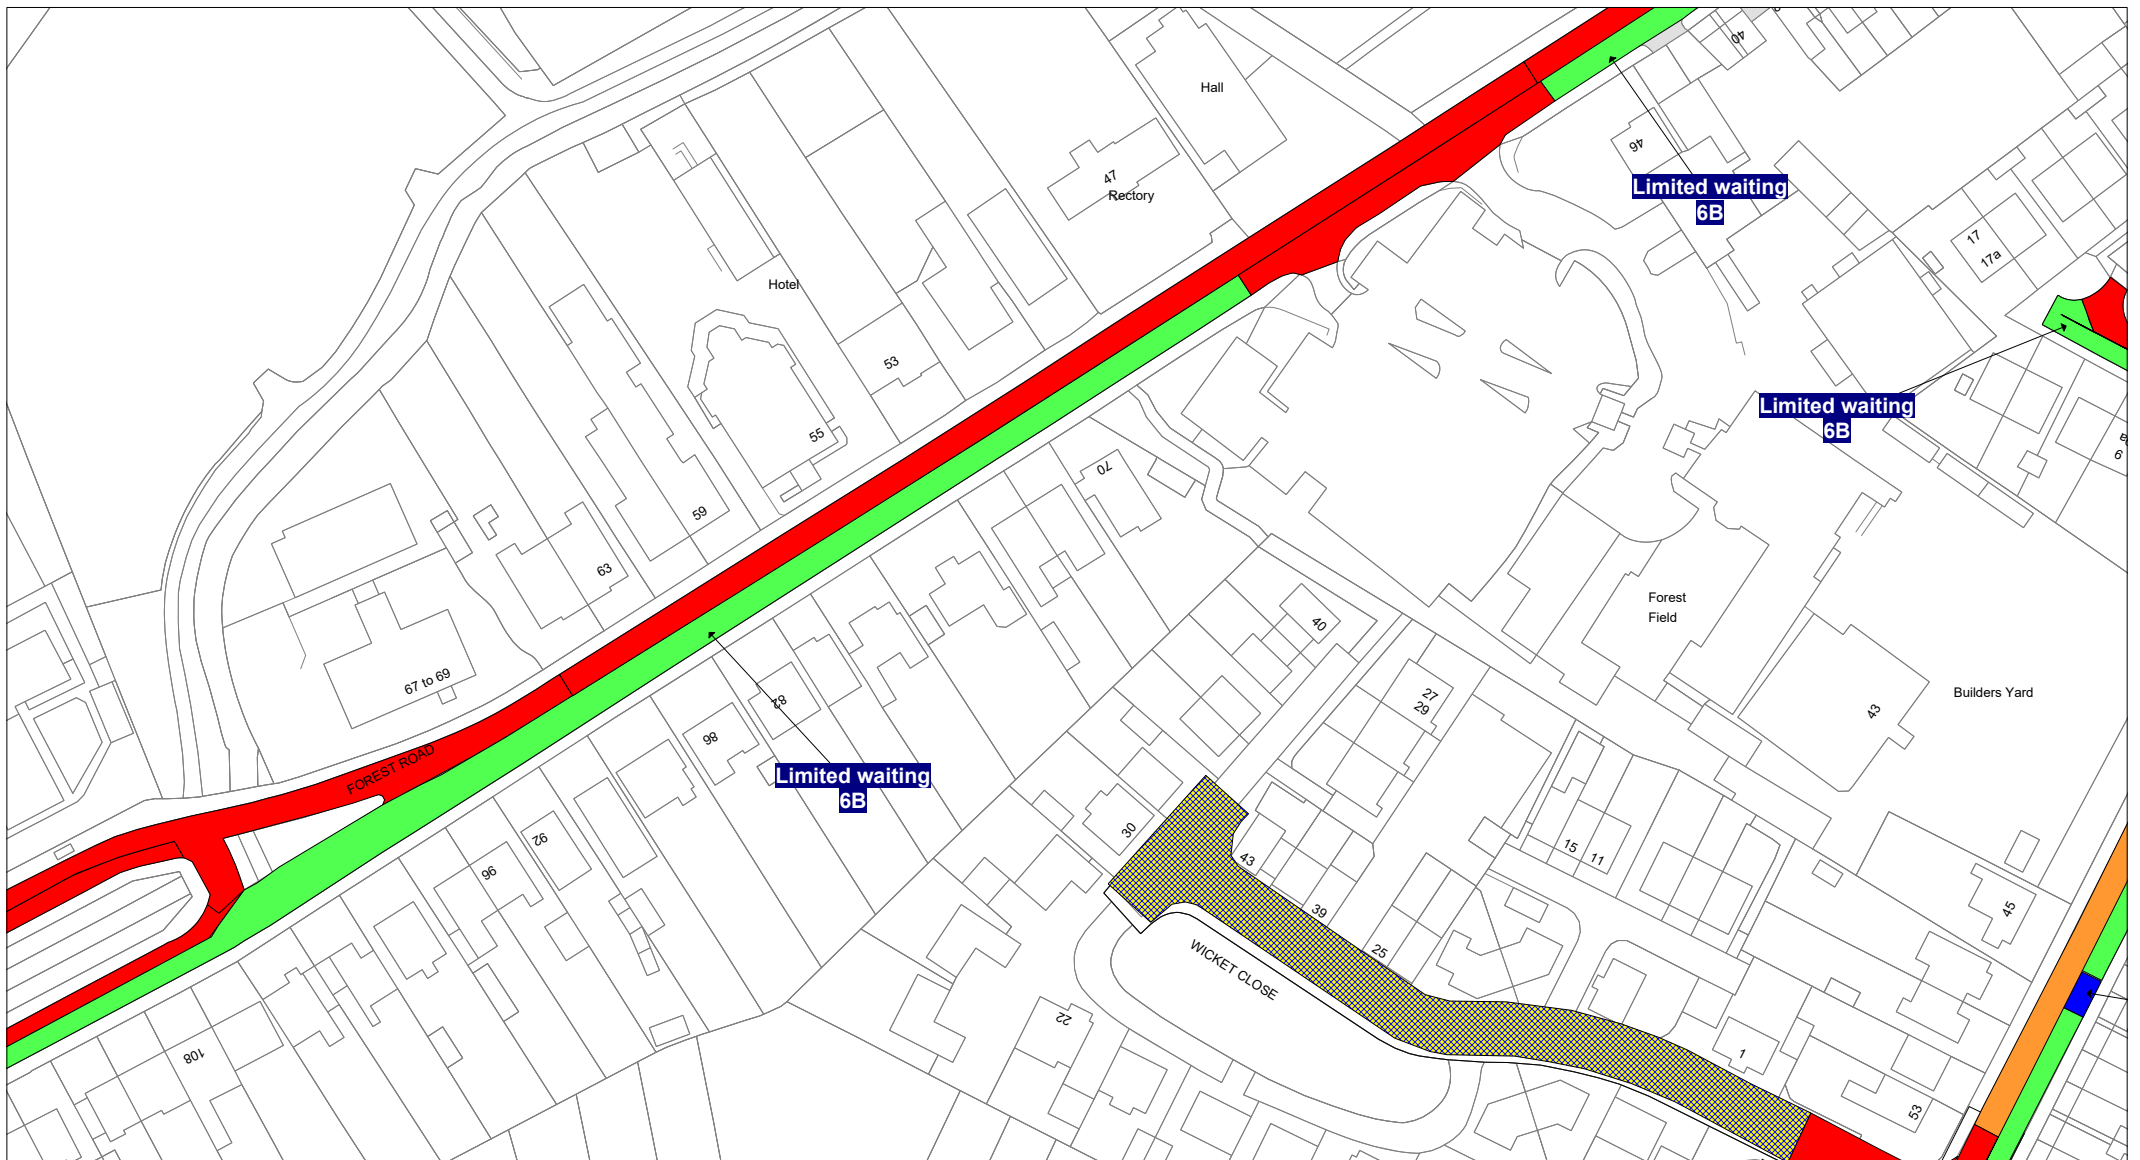

SCALE	1 : 1250
DATE	14/05/2024
DRAWING No.	
DRAWN BY	

Tile Ref: FQ81

© Crown copyright. All rights reserved
 Leicestershire County Council
 Licence No. 100019271 2024

SCALE	1 : 1250
DATE	14/05/2024
DRAWING No.	
DRAWN BY	