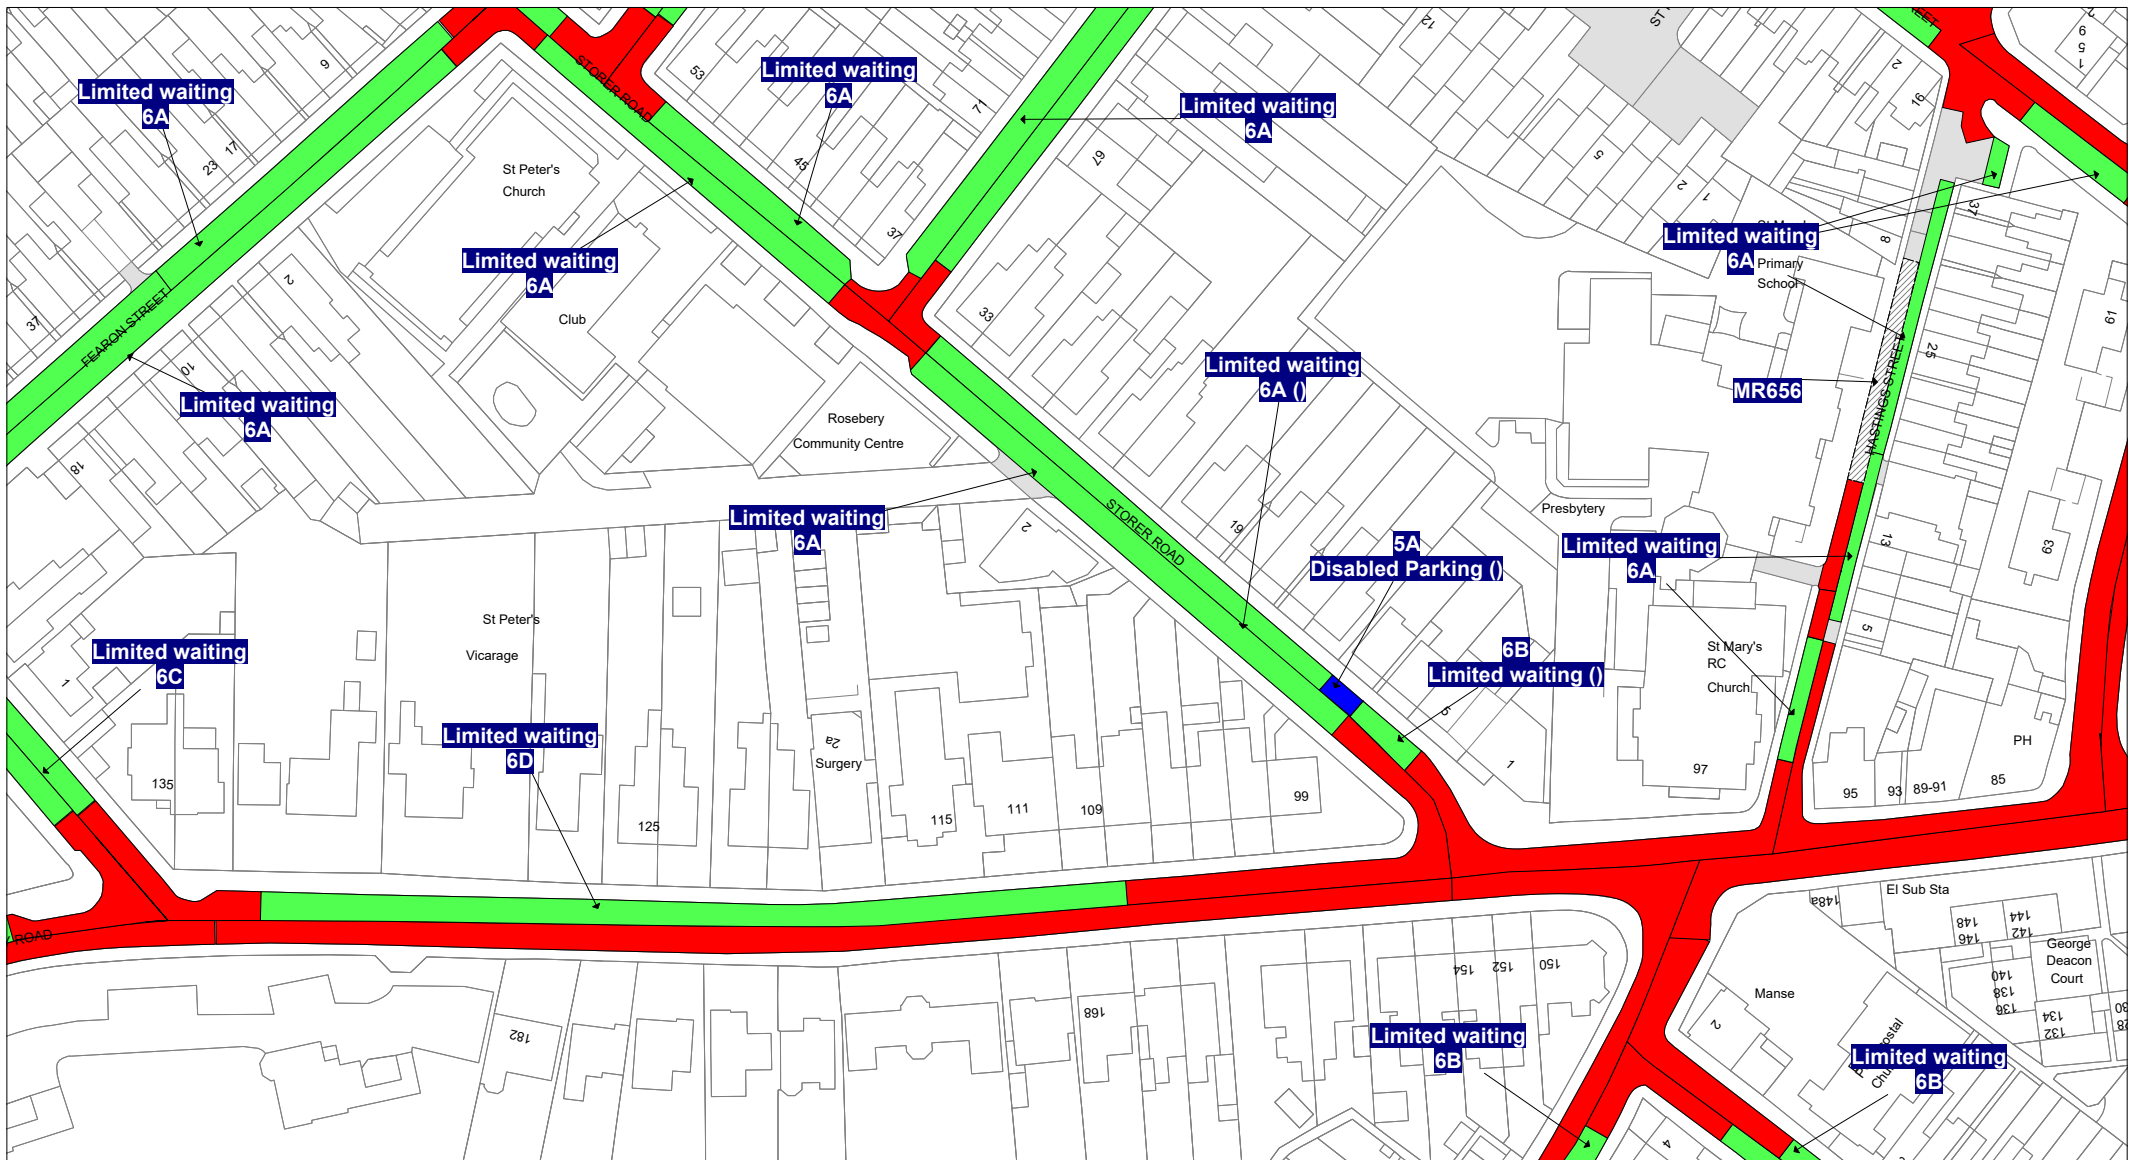

Tile Ref: FP80

© Crown copyright. All rights reserved
Leicestershire County Council
Licence No. 100019271 2024

SCALE	1 : 1250
DATE	14/05/2024
DRAWING No.	
DRAWN BY