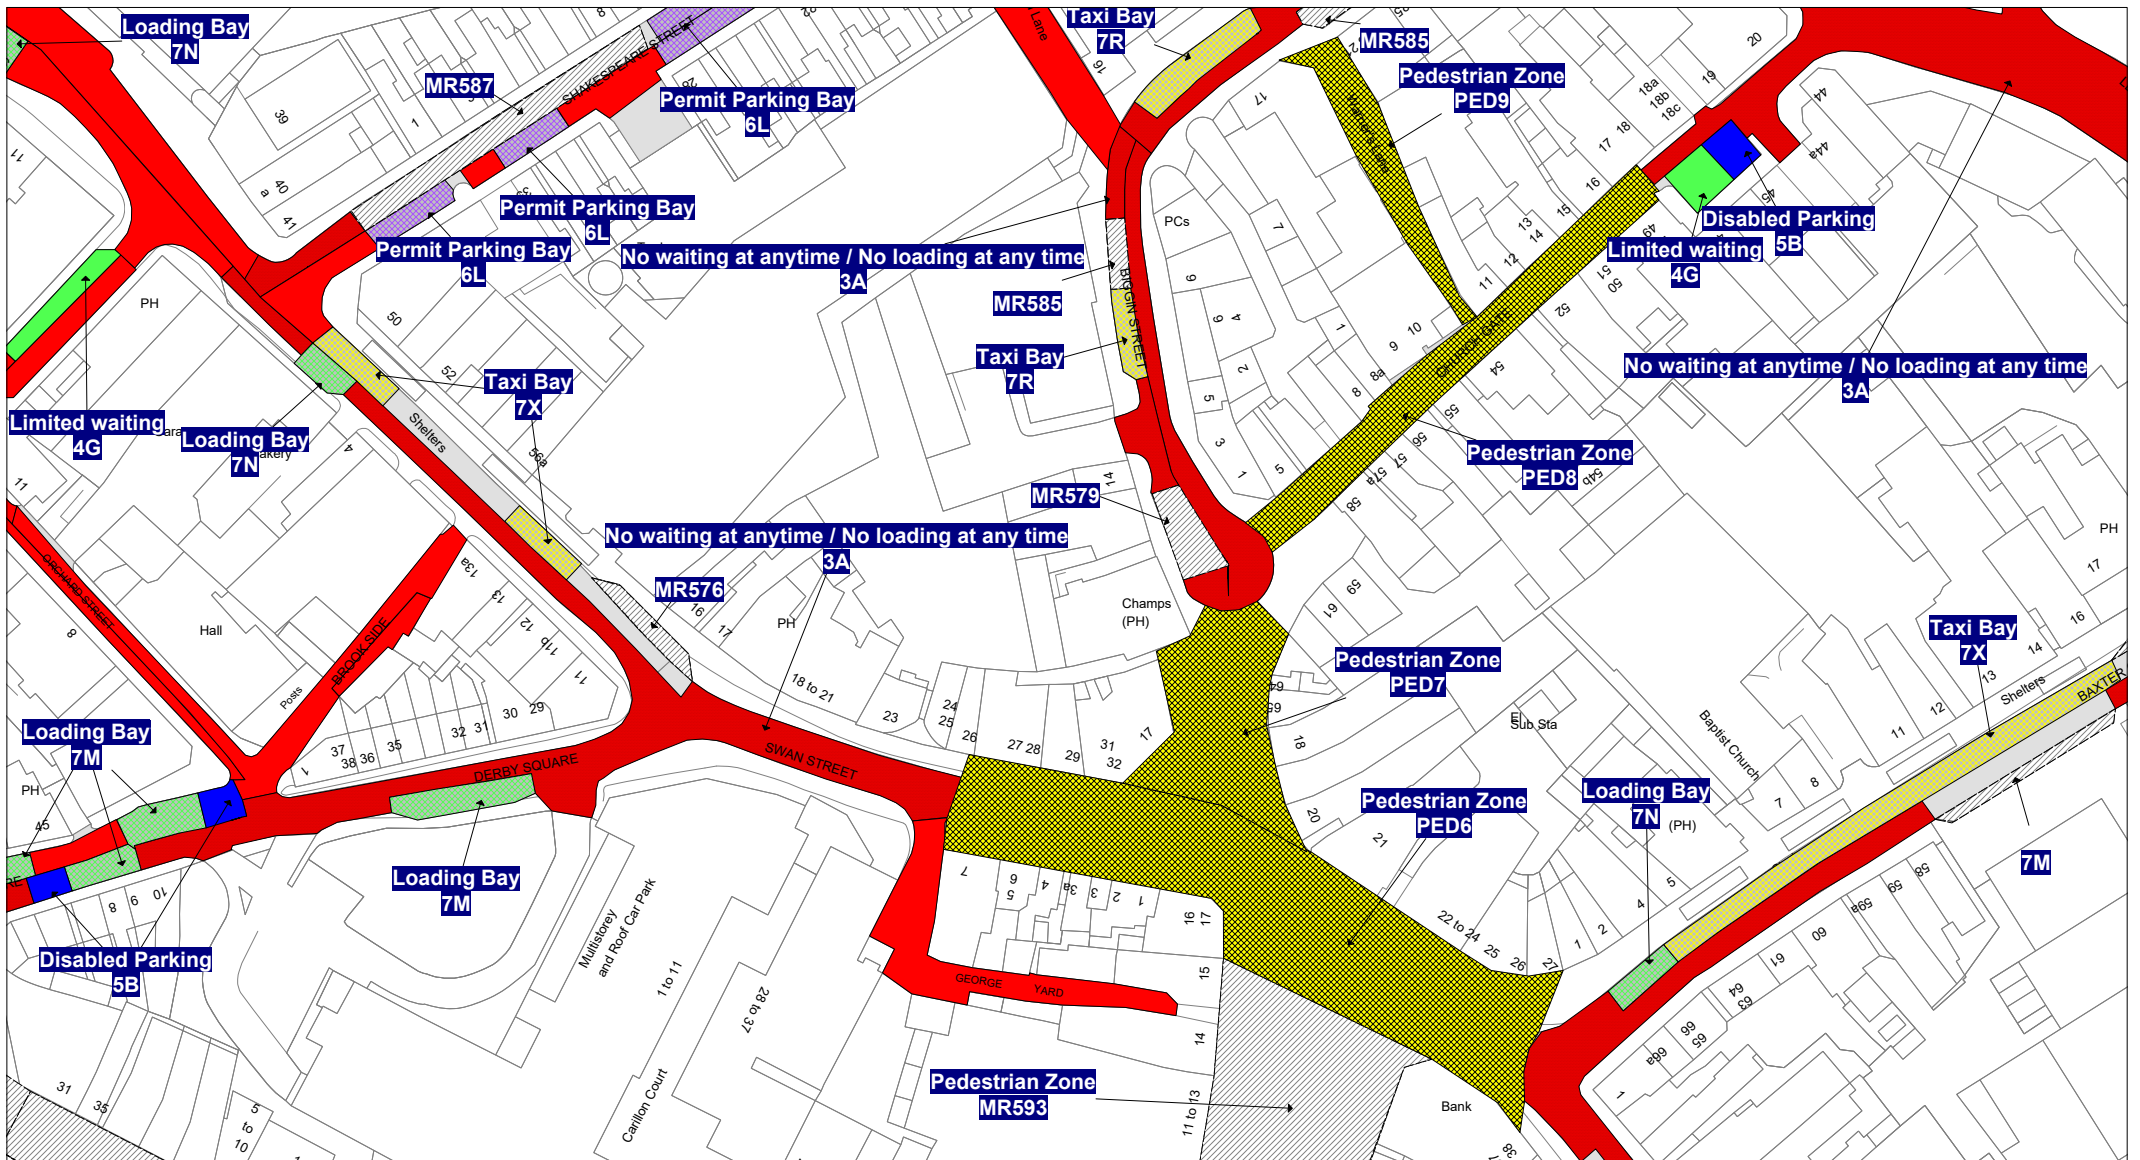

Tile Ref: FP82

© Crown copyright. All rights reserved
Leicestershire County Council
Licence No. 100019271 2024

SCALE	1 : 1250
DATE	14/05/2024
DRAWING No.	
DRAWN BY